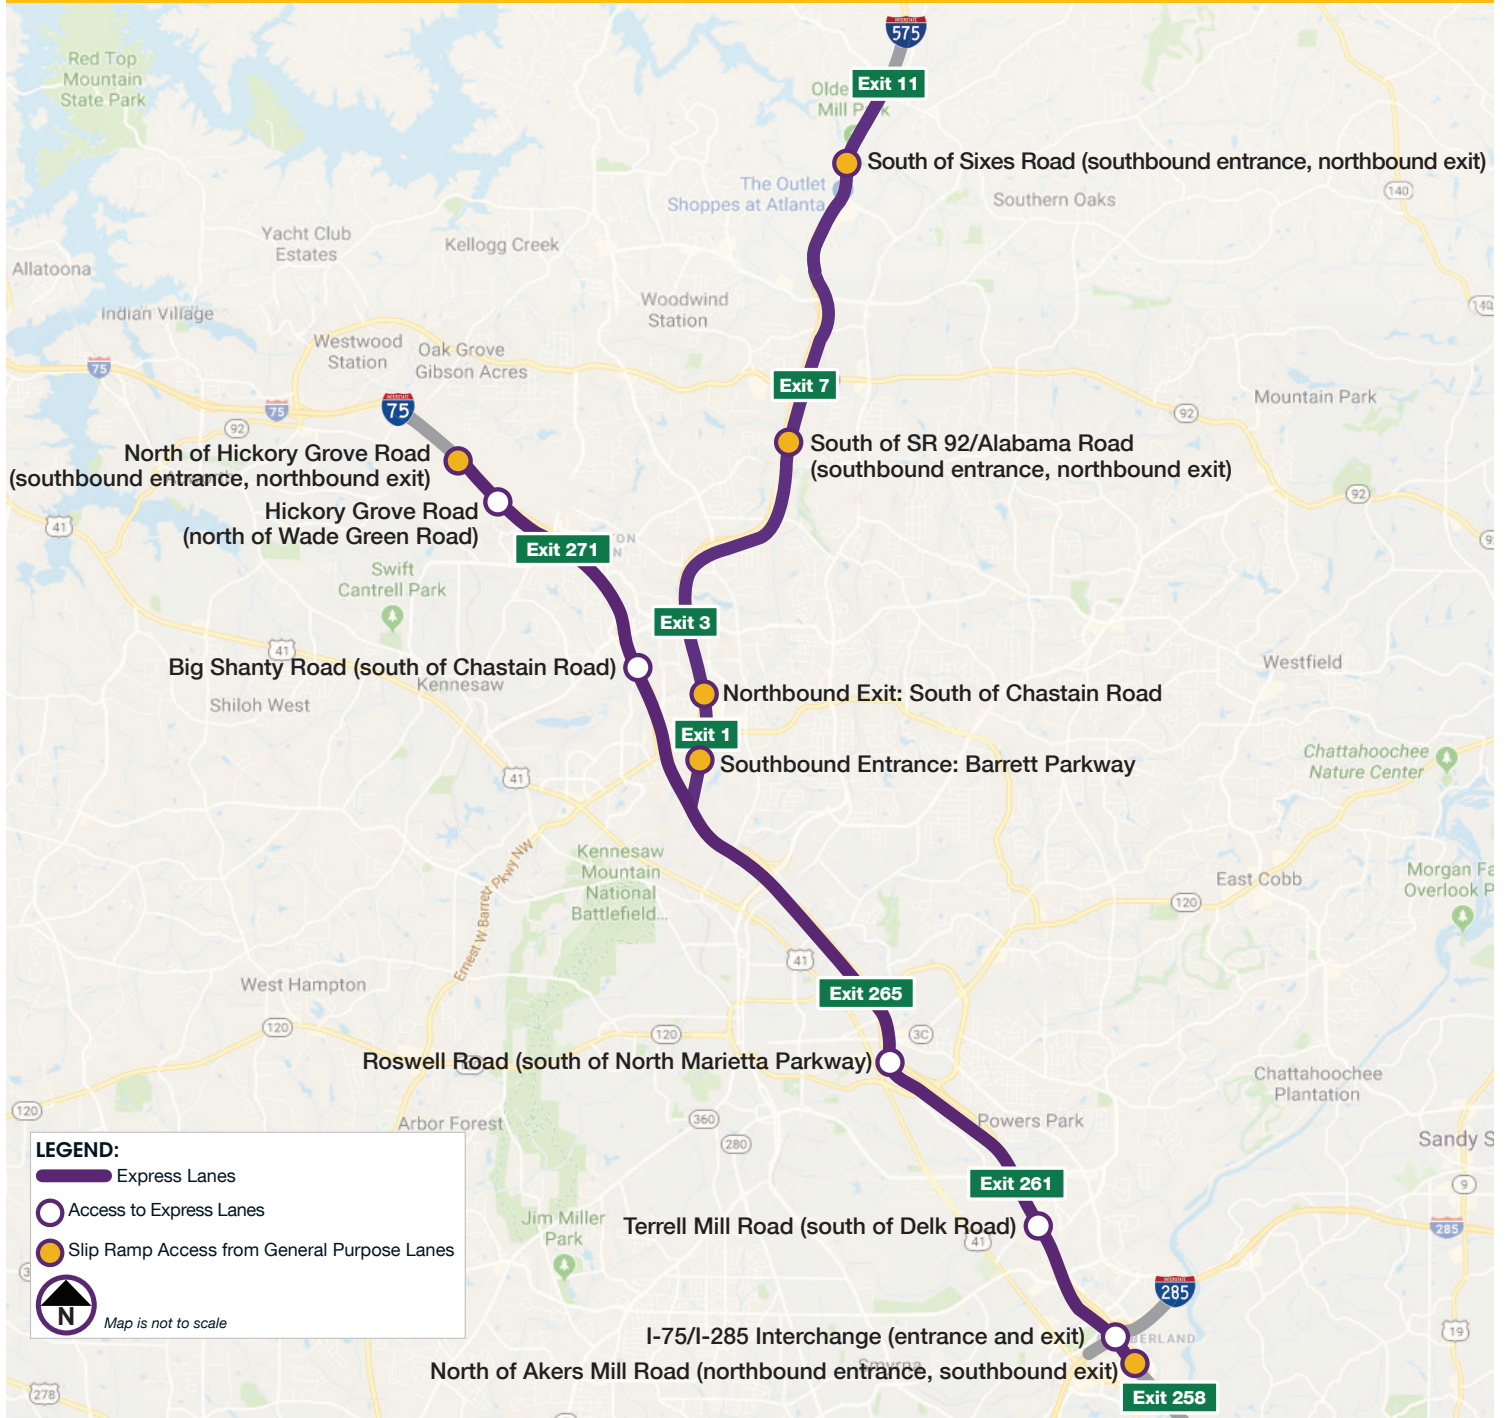

Accessing the Northwest Corridor Express Lanes

Express Lane Access Point Guide

How Do You Stay Connected?

www.dot.ga.gov/northwestcorridor

northwestcorridor@dot.ga.gov (sign up for updates)

678-486-3767 (voicemail)

Georgia Department of Transportation

One Georgia Center | 600 West Peachtree NW
Atlanta, GA 30308

Like and follow us!